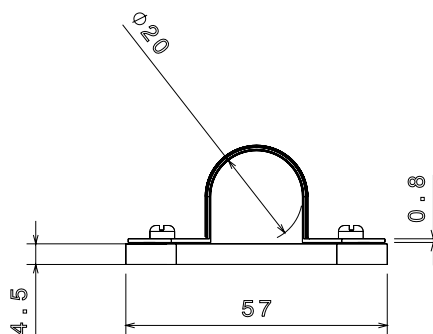

PRODUCT CODE: SBS20WH
SPACER BAR SADDLE

DESCRIPTION

20mm Spacer Bar Saddle

FINISH

White Fire Resistant

MATERIAL

Pressed Steel

PACKAGING

Isometric view

Bottom view

Top view

Front view

Side view