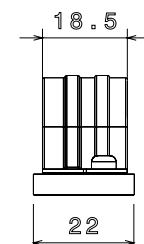

PRODUCT CODE: SBS20WH
SPACER BAR SADDLE

DESCRIPTION

20mm Spacer Bar Saddle

FINISH

White Fire Resistant

MATERIAL

Pressed Steel

PACKAGING

Isometric view

Bottom view

Top view

Front view

Side view