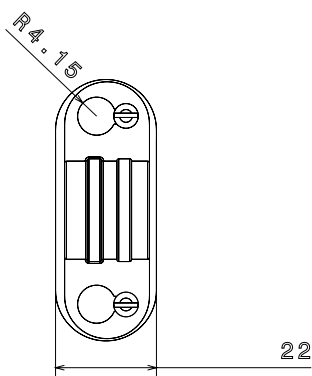

PRODUCT CODE: SBS20WH
SPACER BAR SADDLE

DESCRIPTION

20mm Spacer Bar Saddle

FINISH

White Fire Resistant

MATERIAL

Pressed Steel

PACKAGING

Packed in qty 100

ADDITIONAL NOTES

Fully compliant to BS7671 18th Edition Amendment 3 and BS 8434-2
Fire rated to 930°C for 120 minutes by Exxova Warringtonfire
All certification is available on request

Isometric view

Bottom view

Top view

Front view

Side view