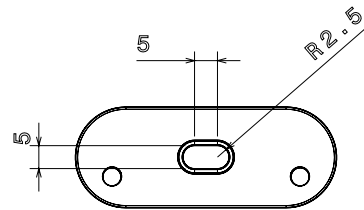

PRODUCT CODE: SBS20WH
SPACER BAR SADDLE

DESCRIPTION

20mm Spacer Bar Saddle

FINISH

White Fire Resistant

MATERIAL

Pressed Steel

PACKAGING

Isometric view

Bottom view

Top view

Front view

Side view