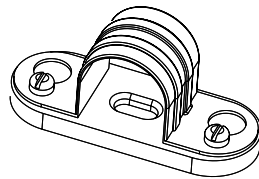

PRODUCT CODE: SBS20WH
SPACER BAR SADDLE

DESCRIPTION

20mm Spacer Bar Saddle

FINISH

White Fire Resistant

MATERIAL

Pressed Steel

PACKAGING

Packed in qty 100

ADDITIONAL NOTES

Fully compliant to BS7671 18th Edition Amendment 3 and BS 8434-2
Fire rated to 930°C for 120 minutes by Exxova Warringtonfire
All certification is available on request

Isometric view

Bottom view

Top view

Front view

Side view