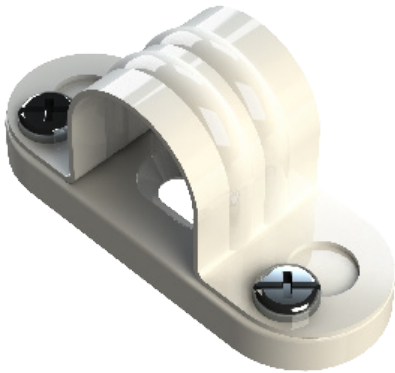

PRODUCT CODE: SBS20WH
SPACER BAR SADDLE

DESCRIPTION

20mm Spacer Bar Saddle

FINISH

White Fire Resistant

MATERIAL

Pressed Steel

PACKAGING

Packed in qty 100

ADDITIONAL NOTES

Fully compliant to BS7671 18th Edition Amendment 3 and BS 8434-2
Fire rated to 930°C for 120 minutes by Exxova Warringtonfire
All certification is available on request

Isometric view

Bottom view

Top view

Front view

Side view