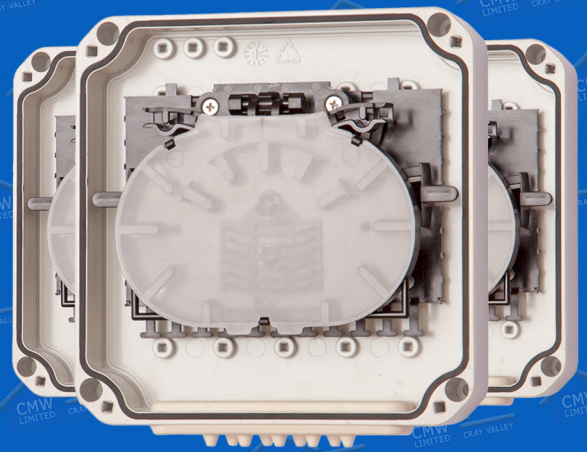

Designed for easy installation and adaptable for both wall and pole-mounting, they streamline your fibre network setup while minimising maintenance.

Micos Telecom

ORM 3 SL 12S

Optical Distribution Box

The ORM 3 SL 12S optical distribution box is designed for the placement of 12 optical splices and is suitable for use both indoors and outdoors.

- Accommodates up to 12 spliced fibres
- By using a bracket, the box can be mounted onto a pole.
- Offers multiple cable entry options
- 1 x KM3 splice tray

KEY FEATURES

Compact design, UV resistant material, IP54 rated, flexible fibre management, bend radius protection.

APPLICATION

Fibre to the home and business premises.
Outdoor and indoor use

OPTIONS

Can be supplied with PLC splitter pre-installed

Micos Telecom

ORM 2

Wall-mounted Optical Distribution Box

The ORM 2 optical distribution box is designed for termination of 2 to 4 optical fibres and is suitable for use indoors.

- Accommodates up to 4 spliced fibres
- Can be mounted on the wall

KEY FEATURES

Compact wall mounted design, small footprint, IP20 rated, flexible fibre management, bend radius protection.

APPLICATION

Fibre to the home and business premises
Indoor use
SC simplex, SC duplex, ST, FC, E2000, LC