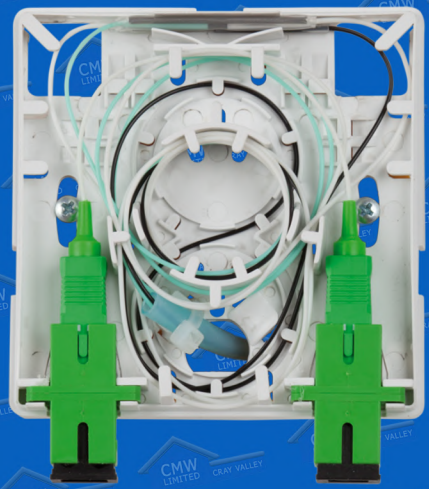

Designed for easy installation and adaptable for both wall and pole-mounting, they streamline your fibre network setup while minimising maintenance.

Micos Telecom

ORM 3 SL 12S

Optical Distribution Box

The ORM 3 SL 12S optical distribution box is designed for the placement of 12 optical splices and is suitable for use both indoors and outdoors.

APPLICATION

Fibre to the home and business premises.
Outdoor and indoor use

OPTIONS

Can be supplied with PLC splitter pre-installed

Micos Telecom

ORM 2

Wall-mounted Optical Distribution Box

The ORM 2 optical distribution box is designed for termination of 2 to 4 optical fibres and is suitable for use indoors.

- Accommodates up to 4 spliced fibres
- Can be mounted on the wall

KEY FEATURES

Compact wall mounted design, small footprint, IP20 rated, flexible fibre management, bend radius protection.

APPLICATION

Fibre to the home and business premises
Indoor use
SC simplex, SC duplex, ST, FC, E2000, LC

Micos Telecom

ORM1 FTTH

Mini Socket

The ORM1 mini socket is designed for termination of 2 to 4 optical fibres and is suitable for use indoors.

- Accommodates up to 4 spliced fibres
- Can be mounted on the wall