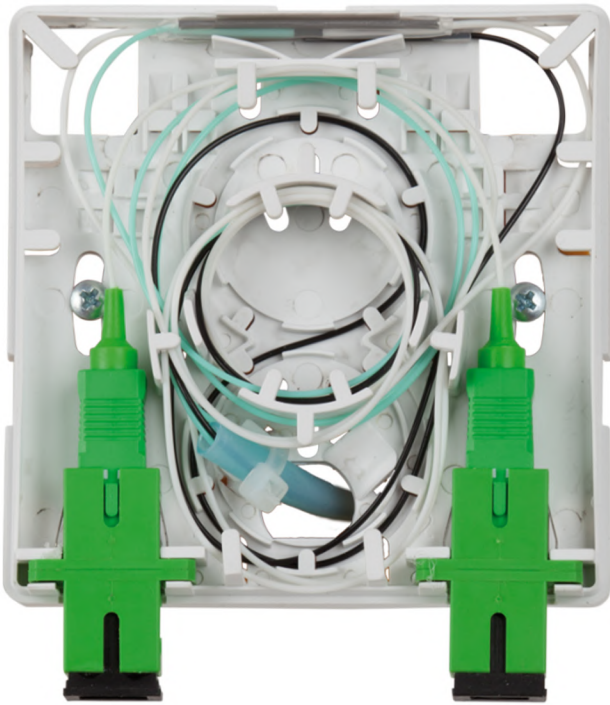

Designed for easy installation and adaptable for both wall and pole-mounting, they streamline your fibre network setup while minimising maintenance.

Micos Telecom

ORM 3 SL 12S

Optical Distribution Box

The ORM 3 SL 12S optical distribution box is designed for the placement of 12 optical splices and is suitable for use both indoors and outdoors.

- Accommodates up to 12 spliced fibres
- By using a bracket, the box can be mounted onto a pole.
- Offers multiple cable entry options
- 1 x KM3 splice tray

KEY FEATURES

Compact design, UV resistant material, IP54 rated, flexible fibre management, bend radius protection.

- Accommodates up to 4 spliced fibres
- Can be mounted on the wall

KEY FEATURES

Compact wall mounted design, small footprint, IP20 rated, flexible fibre management, bend radius protection.

APPLICATION

Fibre to the home and business premises
Indoor use
SC simplex, SC duplex, ST, FC, E2000, LC

Micos Telecom

ORM1 FTTH

Mini Socket

The ORM1 mini socket is designed for termination of 2 to 4 optical fibres and is suitable for use indoors.

- Accommodates up to 4 spliced fibres
- Can be mounted on the wall