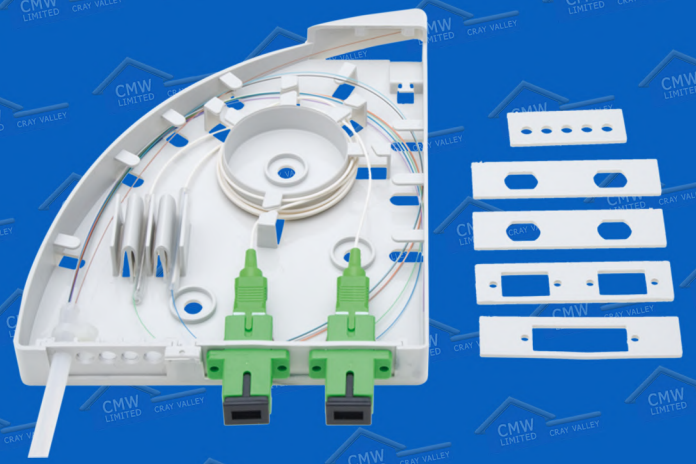

Designed for easy installation and adaptable for both wall and pole-mounting, they streamline your fibre network setup while minimising maintenance.

Micos Telecom

ORM 3 SL 12S

Optical Distribution Box

The ORM 3 SL 12S optical distribution box is designed for the placement of 12 optical splices and is suitable for use both indoors and outdoors.

APPLICATION

Fibre to the home and business premises.
Outdoor and indoor use

OPTIONS

Can be supplied with PLC splitter pre-installed

Micos Telecom

ORM 2

Wall-mounted Optical Distribution Box

The ORM 2 optical distribution box is designed for termination of 2 to 4 optical fibres and is suitable for use indoors.

- Accommodates up to 4 spliced fibres
- Can be mounted on the wall

KEY FEATURES

Compact wall mounted design, small footprint, IP20 rated, flexible fibre management, bend radius protection.

APPLICATION

Fibre to the home and business premises
Indoor use
SC simplex, SC duplex, ST, FC, E2000, LC

Micos Telecom

ORM1 FTTH

Mini Socket

The ORM1 mini socket is designed for termination of 2 to 4 optical fibres and is suitable for use indoors.

- Accommodates up to 4 spliced fibres
- Can be mounted on the wall