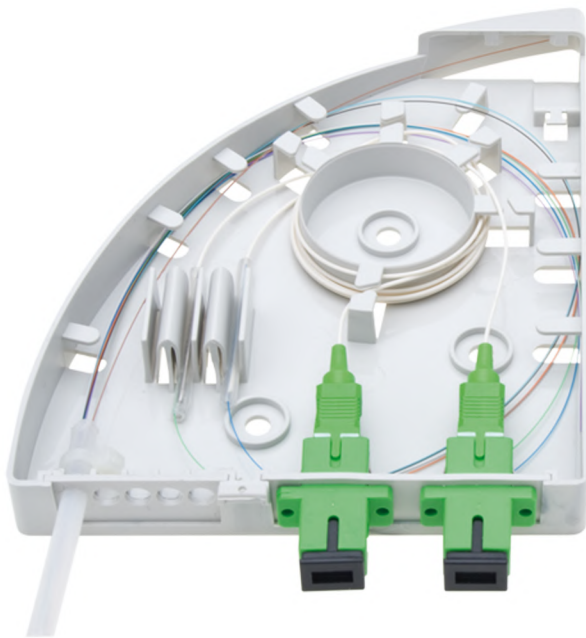

Designed for easy installation and adaptable for both wall and pole-mounting, they streamline your fibre network setup while minimising maintenance.

Micos Telecom

ORM 3 SL 12S

Optical Distribution Box

The ORM 3 SL 12S optical distribution box is designed for the placement of 12 optical splices and is suitable for use both indoors and outdoors.

- Accommodates up to 12 spliced fibres
- By using a bracket, the box can be mounted onto a pole.
- Offers multiple cable entry options
- 1 x KM3 splice tray

KEY FEATURES

Compact design, UV resistant material, IP54 rated, flexible fibre management, bend radius protection.

APPLICATION

Fibre to the home and business premises.
Outdoor and indoor use

OPTIONS

Can be supplied with PLC splitter pre-installed

Micos Telecom

ORM 2

Wall-mounted Optical Distribution Box

The ORM 2 optical distribution box is designed for termination of 2 to 4 optical fibres and is suitable for use indoors.

Micos Telecom

ORM1 FTTH

Mini Socket

The ORM1 mini socket is designed for termination of 2 to 4 optical fibres and is suitable for use indoors.

- Accommodates up to 4 spliced fibres
- Can be mounted on the wall