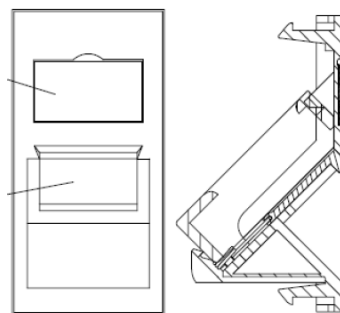

100-175, 100-175-BK