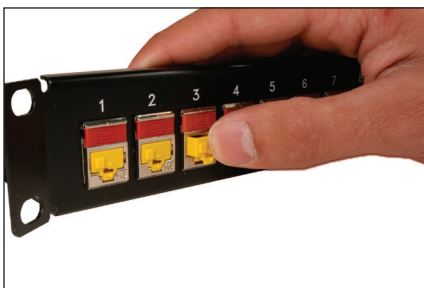

## Regional Availability - Global

The RJ45 Outlet Lock and LC Adapter Lock fit securely into any standards compliant RJ45 outlet or LC fiber adapter to block access to the port. It locks flush within the outlet or adapter opening to provide a clean, attractive appearance without obstructing adjacent ports or protruding beyond the outlet face. The outlet or adapter lock may be installed without the LockIT Key and safely removed only by using the LockIT Key. All LockIT RJ45 Outlet/LC Adapter components are brightly colored in yellow to easily identify secured connectivity.

**LC Adapter Lock**

**RJ45 Outlet Lock**

The outlet/adapter lock simply snaps into empty ports with no key required

Insert the universal key into the outlet/adapter lock and rotate to unlock

The lock may now be removed and is retained by the key to avoid dropping

### LockIT™ LC Adapter Lock

LL-LC-05

LockIT LC Adapter Lock, bag of 10, includes 1 LockIT Adapter Key

### LockIT™ Outlet/Adapter Key

The LockIT Outlet/Adapter Key is used to unlock the LC adapter and RJ45 Outlet locks.

LKEY-05

LockIT Outlet/Adapter Key, bag of 10

Because we continuously improve our products, Siemon reserves the right to change specifications and availability without prior notice.