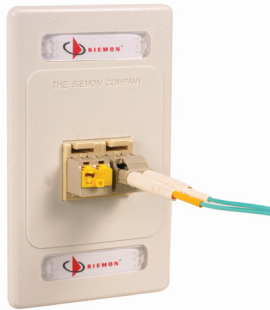

## Regional Availability - Global

The RJ45 Outlet Lock and LC Adapter Lock fit securely into any standards compliant RJ45 outlet or LC fiber adapter to block access to the port. It locks flush within the outlet or adapter opening to provide a clean, attractive appearance without obstructing adjacent ports or protruding beyond the outlet face. The outlet or adapter lock may be installed without the LockIT Key and safely removed only by using the LockIT Key. All LockIT RJ45 Outlet/LC Adapter components are brightly colored in yellow to easily identify secured connectivity.

**LC Adapter Lock**

**RJ45 Outlet Lock**

The outlet/adapter lock simply snaps into empty ports with no key required

Insert the universal key into the outlet/adapter lock and rotate to unlock

The lock may now be removed and is retained by the key to avoid dropping

### LockIT™ LC Adapter Lock

LL-LC-05

LockIT LC Adapter Lock, bag of 10, includes 1 LockIT Adapter Key

### LockIT™ Outlet/Adapter Key

The LockIT Outlet/Adapter Key is used to unlock the LC adapter and RJ45 Outlet locks.

LKEY-05

LockIT Outlet/Adapter Key, bag of 10

Because we continuously improve our products, Siemon reserves the right to change specifications and availability without prior notice.