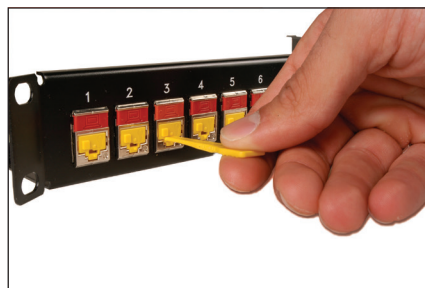

## Regional Availability - Global

The RJ45 Outlet Lock and LC Adapter Lock fit securely into any standards compliant RJ45 outlet or LC fiber adapter to block access to the port. It locks flush within the outlet or adapter opening to provide a clean, attractive appearance without obstructing adjacent ports or protruding beyond the outlet face. The outlet or adapter lock may be installed without the LockIT Key and safely removed only by using the LockIT Key. All LockIT RJ45 Outlet/LC Adapter components are brightly colored in yellow to easily identify secured connectivity.

**LC Adapter Lock**

**RJ45 Outlet Lock**

The outlet/adapter lock simply snaps into empty ports with no key required

Insert the universal key into the outlet/adapter lock and rotate to unlock

The lock may now be removed and is retained by the key to avoid dropping

### LockIT™ LC Adapter Lock

LL-LC-05

LockIT LC Adapter Lock, bag of 10, includes 1 LockIT Adapter Key

### LockIT™ Outlet/Adapter Key

The LockIT Outlet/Adapter Key is used to unlock the LC adapter and RJ45 Outlet locks.

LKEY-05

LockIT Outlet/Adapter Key, bag of 10

Because we continuously improve our products, Siemon reserves the right to change specifications and availability without prior notice.