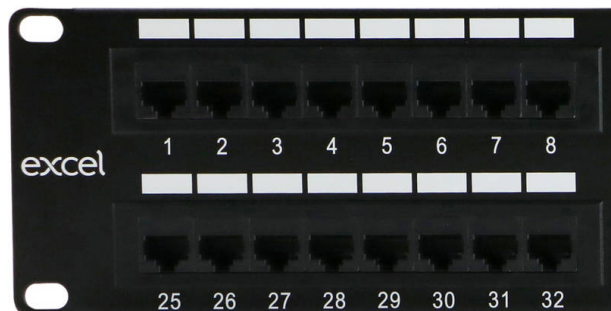

Excel Cat6 48 Port Unscreened Patch Panel 2U LSA Punch Down Cable Management Black

Item Code: 100-306

excel
without compromise.

✕ Available in 24 or 48 ports

✕ Backwards compatible

✕ Rear cable management

✕ LSA Style Termination Blocks

✕ Cage nuts and mini cable ties included

✕ T568A/B Wiring Configuration

✕ CIBSE TM65 Embodied Carbon: 0.034 kg CO2e

Product Overview

100-306 Excel Cat6 48 Port Unscreened Patch Panel 2U LSA Punch Down Cable Management Black, available as part of a range of Cat6 Patch Panels in stock at Mayflex.

Excel Category 6 Unscreened Patch Panels have been designed to meet or exceed the latest ISO and TIA requirements for category 6 compliance.

Each panel has a screen-printed labelling field positioned above each port, included with the panel is a pre-printed self-adhesive labelling sheet, pre-numbered 1- 96, for fast and easy labelling on site.

Termination can be made using LSA compatible tools, and cable tie bridges are positioned between the IDC blocks to relieve cable stress. Each panel consists of a number of 8 way blocks of RJ45 sockets, housed in a high quality plastic moulding.