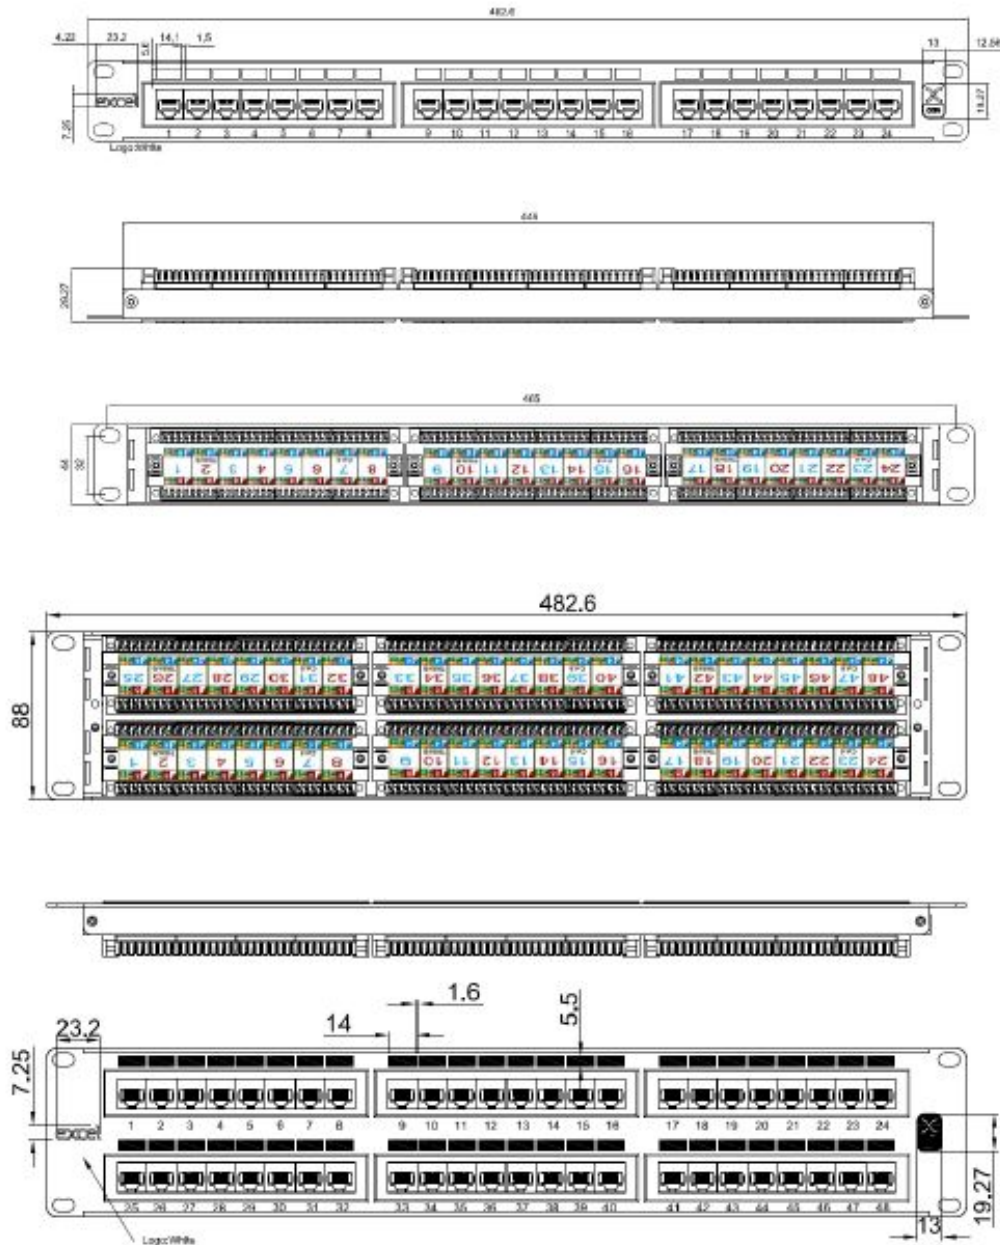

Termination can be made using LSA compatible tools, and cable tie bridges are positioned between the IDC blocks to relieve cable stress. Each panel consists of a number of 8 way blocks of RJ45 sockets, housed in a high quality plastic moulding.

Item Code: 100-306

Colour	Black
Mounting method	482.6 mm (19 inch) mounting
Height	88 mm
Width	480 mm
Depth	33 mm

Excel Cat6 48 Port Unscreened Patch Panel 2U LSA Punch Down Cable Management Black

Item Code: 100-306

Product drawing

Excel Cat6 48 Port Unscreened Patch Panel 2U LSA Punch Down Cable Management Black

Item Code: 100-306

Additional specifications

Features	Values
Wiring Specification	T568A/T568B
RJ45 Jack Min life expectancy	750 insertions
RJ45 Jack contact	50 microinch gold over 100 microinch nickel undercoat
IDC Contacts Max life expectancy	200 terminations
Contact compatibility	22 to 26AWG
Operating Temperature Range	-10°C to 60°C
Storage Temperature Range	-40°C to 68°C
Relative Humidity	10% to 90%
Panel material	SPCC
Frame material	ABS
Jack housing material	PBT, 30% glass fiber filled
IDC material	Phosphor bronze, tin over nickel undercoat