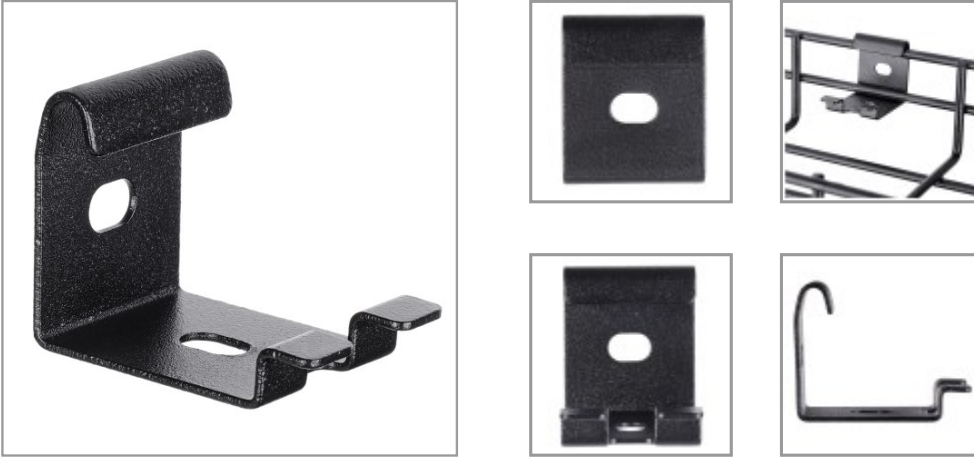

Light Wall Bracket for Small Wire Mesh Cable Trays

MODEL NUMBER: SRWBWALLBRKTLD

Securely attaches sections of wire mesh cable tray along the wall of your data center, network closet or industrial space.

Features

High-Resiliency Wall Bracket Helps You Create Custom Cable Management Schemes

The SmartRack® SRWBWALLBRKTLD is a black powder-coated metal bracket for easy installation with your wire mesh cable tray. This light-duty horn bracket allows you to mount sections of cable tray along the wall of your data center, network closet or industrial space to complete your cable management application. It mounts to the wall with user-supplied hardware and then easily snaps into the wire mesh. It is compliant with small, lighter-load cable tray sections, such as SRWB6210STR. For best practice, tray support is recommended approximately every five feet.

Specifications

OVERVIEW	
UPC Code	037332240453
Product Type	Mounting Bracket
Accessory Type	Cable Management Accessories
Cable Management System Component Type	Mounting Bracket
PHYSICAL	
Color	Black
Cable Jacket Color	Black
Shipping Dimensions (hwd / in.)	5.90 x 5.12 x 1.57
Shipping Weight (kg)	0.03
Unit Dimensions (hwd / in.)	1.450 x 1.180 x 1.575

Highlights

- Safely mounts wire mesh cable trays along the wall with user-supplied hardware
- Allows you more flexibility in routing custom cable management applications
- Made from resilient black powder-coated metal designed to last