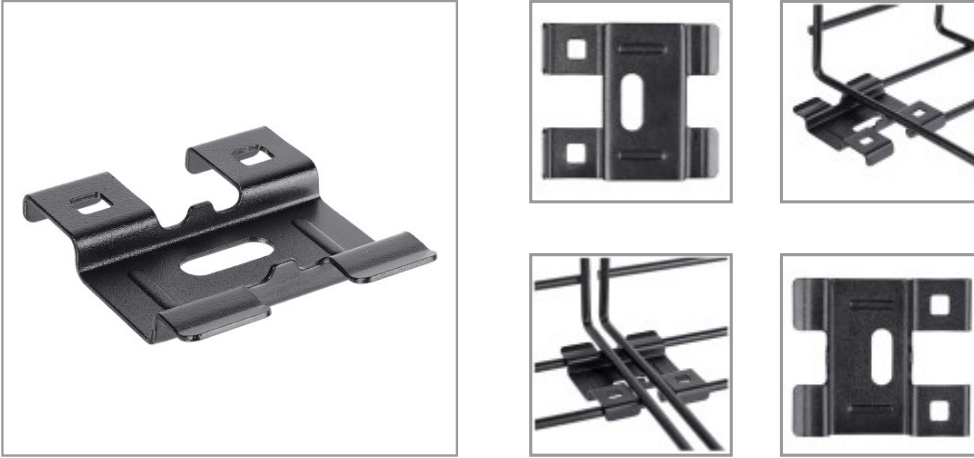

Toolless Coupler Base for Wire Mesh Cable Trays

MODEL NUMBER: SRWBTLCLRBS

Securely connects straight sections of wire mesh cable tray in your data center or network closet with no tools needed.

Features

Toolless Coupler Base Helps You Create Custom Cable Management Schemes

The SmartRack® SRWBTLCLRBS is a black powder-coated metal coupler for easy installation with your wire mesh cable tray. It connects two straight sections of cable tray to extend your cable management application along the wall, floor or ceiling of your data center, network closet or industrial space. The coupler snaps easily into the wire mesh with no mounting hardware required. Multiple SRWBTLCLRBS couplers may be needed for wide cable trays. Use with SRWBUNVCPLR Coupler Kit (sold separately) to ensure the best connection.

Specifications

OVERVIEW	
UPC Code	037332240392
Product Type	Coupler
Accessory Type	Cable Management Accessories
Cable Management System Component Type	Coupler
PHYSICAL	
Color	Black
Cable Jacket Color	Black
Shipping Dimensions (hwd / in.)	5.90 x 5.12 x 1.57
Shipping Weight (kg)	0.04
Unit Dimensions (hwd / in.)	2.520 x 2.170 x 0.374

Highlights

- Safely connects a straight line of wire mesh cable trays along a ceiling, floor or wall
- Allows you more flexibility in routing custom cable management schemes
- Snaps easily into position with no mounting hardware needed