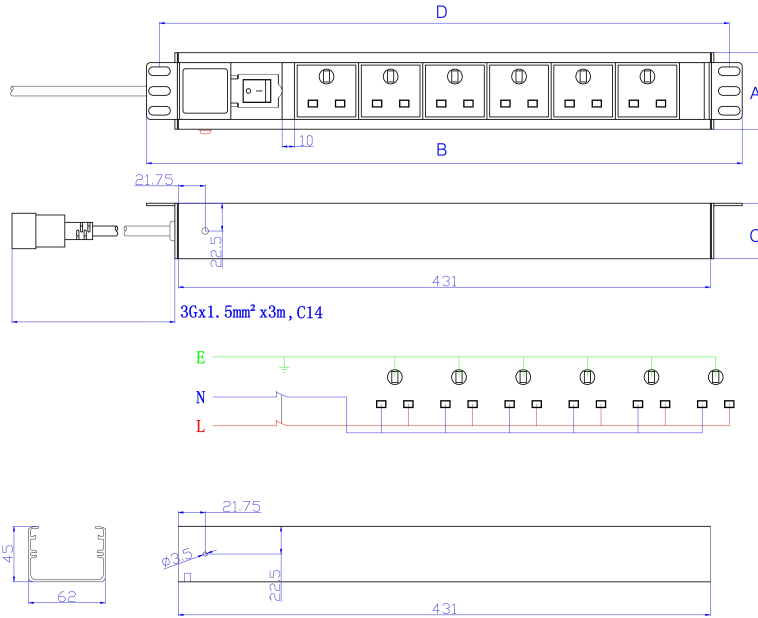

The 10 Amp PDUs benefit from having a master power switch.

Product Specifications

Feature	Values
Mounting direction	Vertical
Type of electric plug connection	C14
Cable length	3 m
Number of UK BS1363 sockets	10
Length	815 mm
Width	44.4 mm
Height	62 mm
Supply voltage	250 V

Excel 10 Way Vertical PDU 10x UK Socket Passive 10A C14 Plug Switched

Item Code: 555-252

Surge Protected	no
Switchable	yes
With LED indication	yes
With fuse	no
With mounting bracket	yes

Additional specifications

Features	Values
Rated Voltage	250 V AC 50/60 Hz
Rated current	10A
Maximum power	2500 W
Unit control	LED indicator. On/off rocker switch
Insulation Resistance	$\geq 5\text{M}\Omega$
Fire resistance	Flame retardant
Operating temperature	-10°C to +45°C
Relative humidity	0% to 90%
Cable entry (horizontal orientation)	Left
Cable entry (vertical orientation)	Top
Socket angle (horizontal orientation)	90°
Socket angle (vertical orientation)	45°
Master Switch	Yes
Housing colour	Silver
Housing material	Aluminum

Excel 10 Way Vertical PDU 10x UK Socket Passive 10A C14 Plug Switched

Item Code: 555-252

Product drawing

Key	
A	Height
B	Width
C	Depth
D	Mounting Centres

All dimensions are in mm unless stated otherwise

Standards