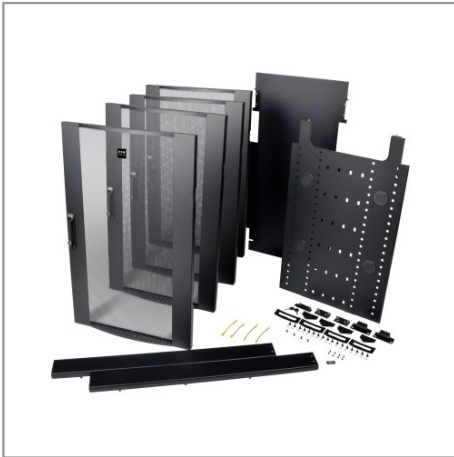

## Description

The SRCOLOKIT42U turns a standard 42U single-compartment rack into a dual-compartment colocation rack, allowing two different users to occupy 20U of space each. An included divider panel separates the two compartments, and the rack's 42U front and rear doors are replaced by independently lockable 21U doors, each with its own unique, user-settable combination code. This colocation kit includes all necessary mounting hardware.

## Features

- Colocation kit for standard 42U rack enclosures
- Converts 42U of space into two separately lockable 20U compartments
- Allows two different users to occupy one rack enclosure
- Includes divider panel, lockable doors and all necessary mounting hardware
- Simple to install

## Specifications

OVERVIEW	
UPC Code	037332181633
Accessory Type	Rackmount Kit; Mounting Accessories
Accessory Class	Rack Accessories
PHYSICAL	
Shipping Dimensions (hwd / in.)	29.50 x 14.00 x 41.50
Shipping Dimensions (hwd / cm)	74.93 x 35.56 x 105.41
Shipping Weight (lbs.)	110.44
Shipping Weight (kg)	50.09

## Highlights

- Converts a standard 42U SmartRack® rack enclosure into a dual-compartment, colocation rack
- Allows two different users to occupy their own half of an enclosure, each with its own unique combination lock
- Includes all necessary mounting hardware
- Simple to install