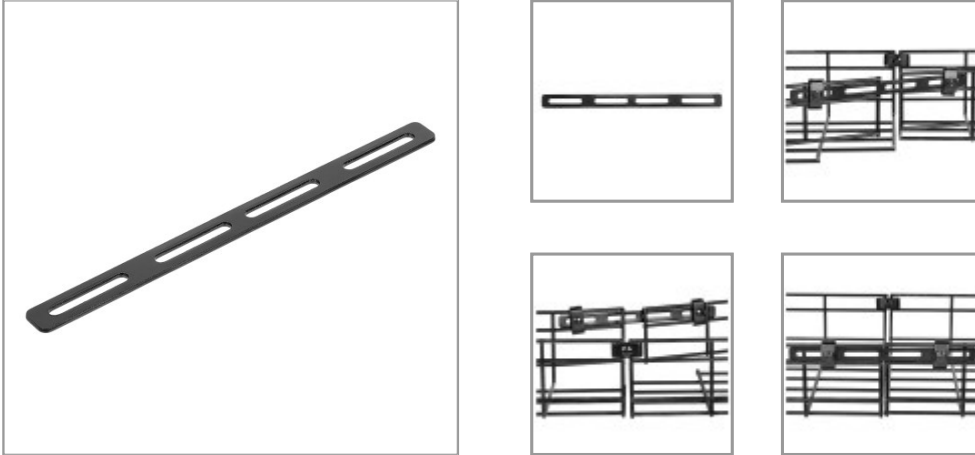

# Axis Coupler for Wire Mesh Cable Trays

MODEL NUMBER: SRWBAXISCPLR

Securely connects sections of wire mesh cable tray at an angle or helps suspend them from the ceiling of your data center.

### Versatile Axis Coupler Helps You Create Custom Cable Management Schemes

The SmartRack® SRWBAXISCPLR is a black powder-coated metal axis coupler that comes with an M6 flange nut and M6 x 20 carriage bolt for easy installation with your wire mesh cable tray. Not only is it the ideal coupler for creating angles in your cable tray connections, allowing you to aim your cable routing in any direction you like, it also helps you secure the cable tray to the ceiling of your server room or data center (with the use of an M6 threaded rod, not included).

## Highlights

- Connects wire mesh cable tray sections at an angle along your data center's floor or wall
- Accommodates an M6 threaded rod to help secure your cable tray to the ceiling
- Allows you more flexibility in routing custom cable management applications
- Made from resilient black powder-coated metal designed to last

## Applications

- Organize a wire mesh cable tray system with intersecting sections along the wall or floor of your network closet
- Suspend a wire mesh cable tray system from the ceiling of your data center