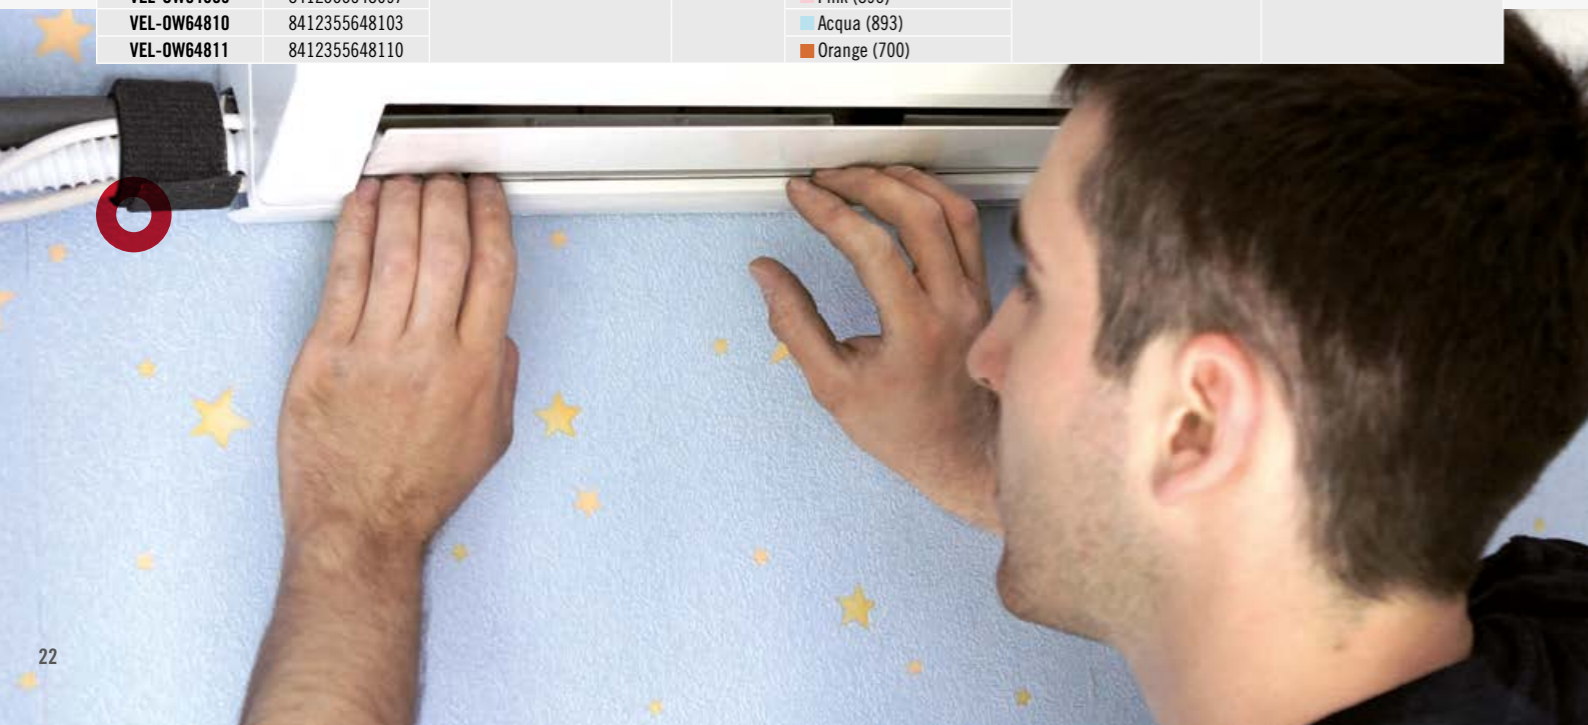

REFERENCE	EAN CODE	CONTENT	WIDTH	COLOUR	QUANTITY PER SHIPPING BOX	APPLICATION METHOD
VEL-OW64326	8412355643269	13mm x 200mm 100 Units	13mm	White (010)	64	Bundle, wrap, fasten
VEL-OW64327	8412355643276			Black (330)		
VEL-OW64328	8412355643283			Black (330 F.R.T.)		
VEL-OW64329	8412355643290			Royal Blue (131)		
VEL-OW64330	8412355643306			Yellow (750)		
VEL-OW64331	8412355643313			Red (530)		
VEL-OW64332	8412355643320			Green (650)		
VEL-OW64333	8412355643337			Purple (557)		
VEL-OW64335	8412355643351			Pink (895)		
VEL-OW64336	8412355643368			Acqua (893)		
VEL-OW64337	8412355643375			Orange (700)		
VEL-OW64426	8412355644266	20mm x 150mm 100 Units	20mm	White (010)	72	Bundle, wrap, fasten
VEL-OW64427	8412355644273			Black (330)		
VEL-OW64428	8412355644280			Black (330 F.R.T.)		
VEL-OW64429	8412355644297			Royal Blue (131)		
VEL-OW64430	8412355644303			Yellow (750)		
VEL-OW64431	8412355644310			Red (530)		
VEL-OW64432	8412355644327			Green (650)		
VEL-OW64433	8412355644334			Purple (557)		
VEL-OW64435	8412355644358			Pink (895)		
VEL-OW64436	8412355644365			Acqua (893)		
VEL-OW64437	8412355644372			Orange (700)		
VEL-OW64526	8412355645263	20mm x 200mm 100 Units	20mm	White (010)	64	Bundle, wrap, fasten
VEL-OW64527	8412355645270			Black (330)		
VEL-OW64528	8412355645287			Black (330 F.R.T.)		
VEL-OW64529	8412355645294			Royal Blue (131)		
VEL-OW64530	8412355645300			Yellow (750)		
VEL-OW64531	8412355645317			Red (530)		
VEL-OW64532	8412355645324			Green (650)		
VEL-OW64533	8412355645331			Purple (557)		
VEL-OW64535	8412355645355			Pink (895)		
VEL-OW64536	8412355645362			Acqua (893)		
VEL-OW64537	8412355645379			Orange (700)		
VEL-OW64626	8412355646260	20mm x 230mm 100 Units	20mm	White (010)	64	Bundle, wrap, fasten
VEL-OW64627	8412355646277			Black (330)		
VEL-OW64628	8412355646284			Black (330 F.R.T.)		
VEL-OW64629	8412355646291			Royal Blue (131)		
VEL-OW64630	8412355646307			Yellow (750)		
VEL-OW64631	8412355646314			Red (530)		
VEL-OW64632	8412355646321			Green (650)		
VEL-OW64633	8412355646338			Purple (557)		
VEL-OW64635	8412355646352			Pink (895)		
VEL-OW64636	8412355646369			Acqua (893)		
VEL-OW64637	8412355646376			Orange (700)		
VEL-OW64726	8412355647267	20mm x 330mm 100 Units	20mm	White (010)	19	Bundle, wrap, fasten
VEL-OW64727	8412355647274			Black (330)		
VEL-OW64728	8412355647281			Black (330 F.R.T.)		
VEL-OW64729	8412355647298			Royal Blue (131)		
VEL-OW64730	8412355647304			Yellow (750)		
VEL-OW64731	8412355647311			Red (530)		
VEL-OW64732	8412355647328			Green (650)		
VEL-OW64733	8412355647335			Purple (557)		
VEL-OW64735	8412355647359			Pink (895)		
VEL-OW64736	8412355647366			Acqua (893)		
VEL-OW64737	8412355647373			Orange (700)		
VEL-OW64826	8412355648264	25mm x 300mm 100 Units	25mm	White (010)	13	Bundle, wrap, fasten
VEL-OW64827	8412355648271			Black (330)		
VEL-OW64828	8412355648288			Black (330 F.R.T.)		
VEL-OW64829	8412355648295			Royal Blue (131)		
VEL-OW64830	8412355648301			Yellow (750)		
VEL-OW64831	8412355648318			Red (530)		
VEL-OW64832	8412355648325			Green (650)		
VEL-OW64833	8412355648332			Purple (557)		
VEL-OW64835	8412355648356			Pink (895)		
VEL-OW64836	8412355648363			Acqua (893)		
VEL-OW64837	8412355648370			Orange (700)